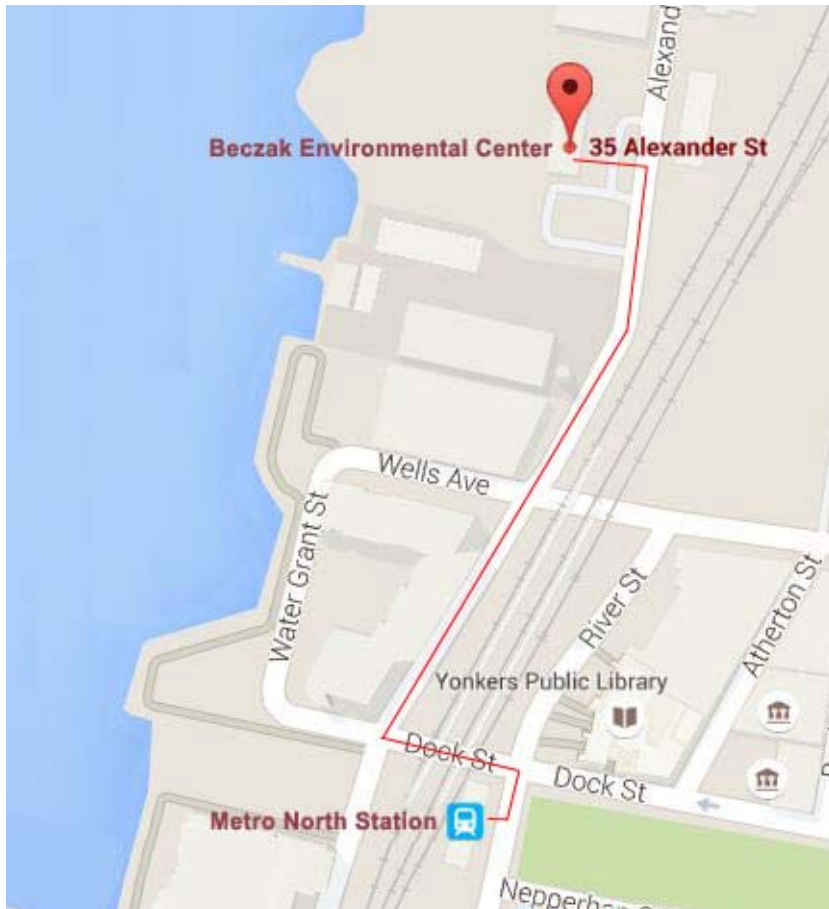

Metro North schedule from Grand Central Station to Yonkers Saturday morning

Departs GRAND CENTRAL	Notes	Arrives YONKERS	Notes	Travel Time In Minutes	Transfer(s)	Fares
8:20 AM		8:54 AM		34	THROUGH TRAIN	OFF PEAK
8:47 AM		9:21 AM		34	THROUGH TRAIN	OFF PEAK
9:20 AM		9:54 AM		34	THROUGH TRAIN	OFF PEAK

Metro North schedule from Yonkers to Grand Central Station Saturday afternoon

Departs YONKERS	Notes	Arrives GRAND CENTRAL	Notes	Travel Time In Minutes	Transfer(s)	Fares
5:04 PM		5:42 PM		38	THROUGH TRAIN	OFF PEAK
5:33 PM		6:12 PM		39	THROUGH TRAIN	OFF PEAK
6:04 PM		6:42 PM		38	THROUGH TRAIN	OFF PEAK
6:33 PM		7:12 PM		39	THROUGH TRAIN	OFF PEAK

Fares

Round Trip Off-Peak	\$16.50	One Way Off-Peak	\$8.25
Round Trip Senior/Disabled/Medicare	\$11.00	Round Trip Senior/Disabled/Medicare	\$5.50

From the Metro North station in Yonkers, walk north to Dock Street and turn left. Walk through the tunnel (under the tracks) and turn right (north) on Alexander Street. Walk two blocks north; the Beczak Center will be on your left.