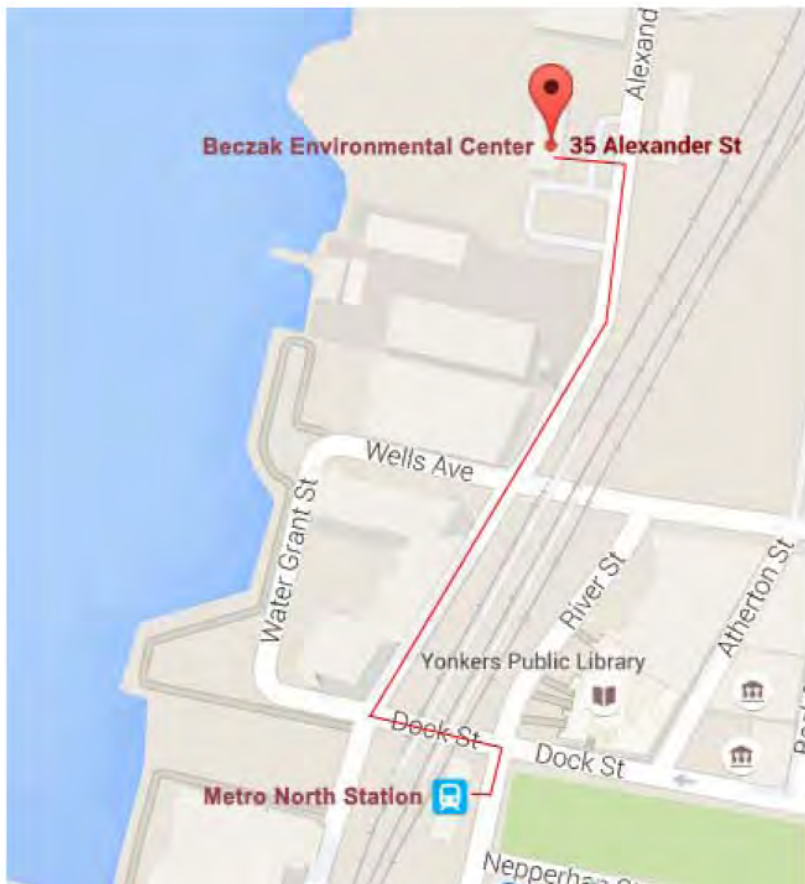

Metro North schedule from Grand Central Station to Yonkers Saturday morning

Departs GRAND CENTRAL	Notes	Arrives YONKERS	Notes	Travel Time In Minutes	Transfer(s)	Fares
9:20 AM		9:54 AM		34	THROUGH TRAIN	OFF PEAK
9:47 AM		10:20 AM	H	33	THROUGH TRAIN	OFF PEAK
10:20 AM		10:54 AM		34	THROUGH TRAIN	OFF PEAK

Metro North schedule from Yonkers to Grand Central Station Saturday afternoon

Departs YONKERS	Notes	Arrives GRAND CENTRAL	Notes	Travel Time In Minutes	Transfer(s)	Fares
5:04 PM		5:42 PM		38	THROUGH TRAIN	OFF PEAK
5:33 PM		6:12 PM		39	THROUGH TRAIN	OFF PEAK
6:04 PM		6:42 PM		38	THROUGH TRAIN	OFF PEAK
6:33 PM		7:12 PM		39	THROUGH TRAIN	OFF PEAK

Fares

Round Trip Off-Peak	\$16.50	One Way Off-Peak	\$8.25
Round Trip Senior/Disabled/Medicare	\$11.00	Round Trip Senior/Disabled/Medicare	\$5.50

From the Metro North station in Yonkers, walk north to Dock Street and turn left. Walk through the tunnel (under the tracks) and turn right (north) on Alexander Street. Walk two blocks north; the Beczak Center will be on your left.